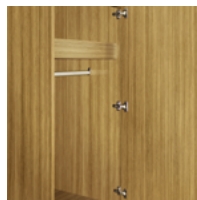

Model: ATWR21R
23.75W 23D 71H

Features

Durable Finish

Kwalu's proprietary finish doesn't have any of the drawbacks of wood. The finish is moisture impervious, easy to clean and maintenance-free.

Drawers

Are constructed with both dowel and mechanical fasteners for additional strength. 100lb static and dynamic load Euro Drawer Slides allow for easy opening and closing.

Door Hinges

100° self-closing, kitchen-grade Blum® Euro Hinges provide a smooth motion.

Clothes Rod

Standard clothing rod may be attached at ADA height of 48" from the floor.

Hardware

Choose from dozens of hardware styles, including ADA compliant options.