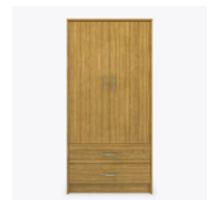

Door Hinges

100° self-closing, kitchen-grade Blum® Euro Hinges provide a smooth motion.

Clothes Rod

Standard clothing rod may be attached at ADA height of 48" from the floor.

Hardware

Choose from dozens of hardware styles, including ADA compliant options.